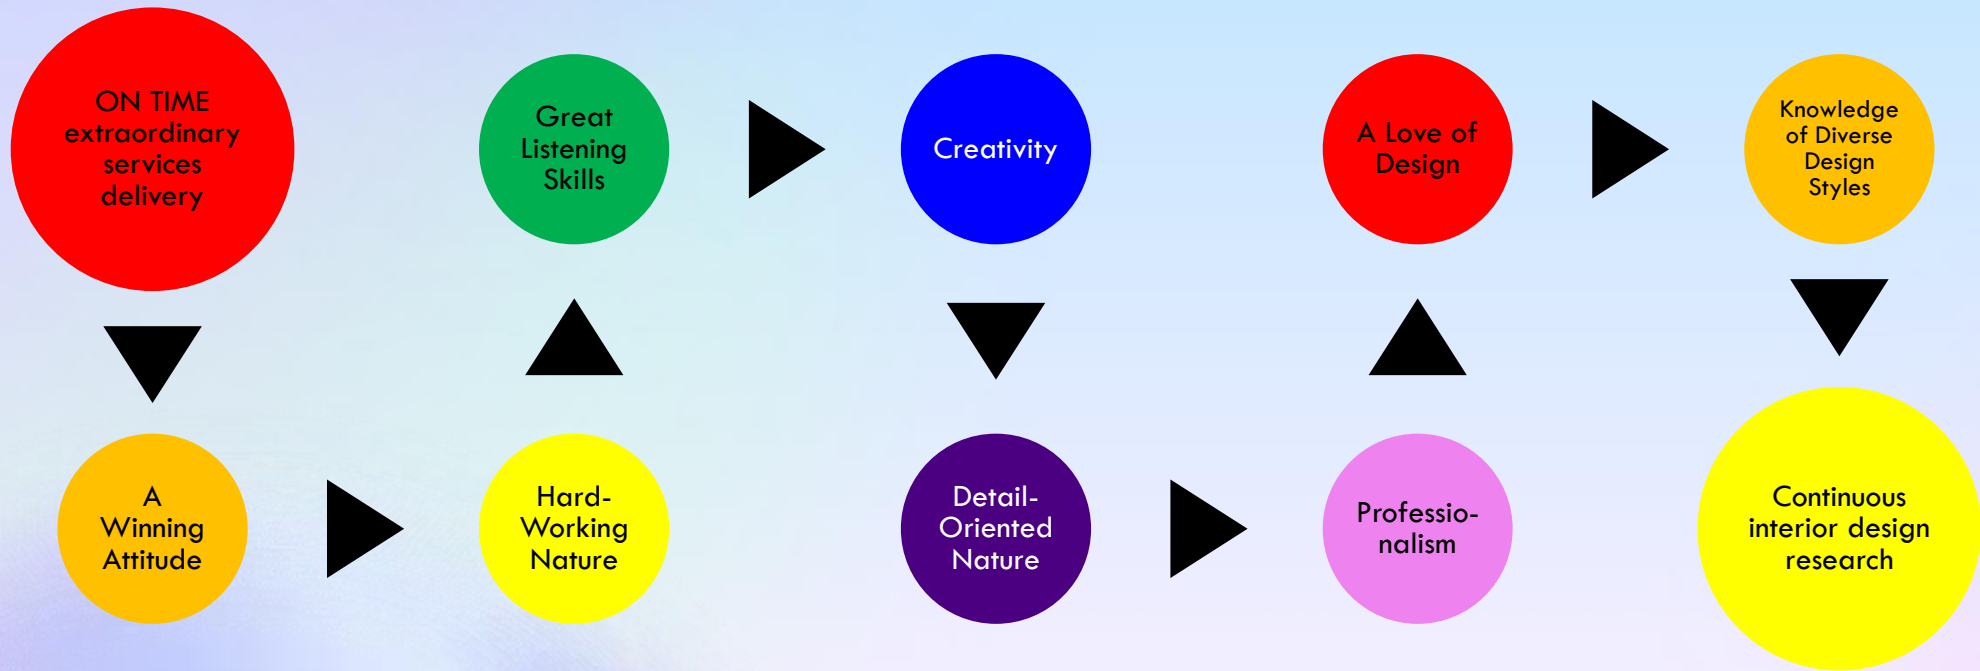

OUTSTANDING MEP KNOWLEDGE

CI

- ❖ CI takes exceptional care with experts in MEP design & execution which are very essential in any project's management. We insist on providing plans, accurate documentation in order to achieve the resulting facilities with excellent technical performance

CI ASSURANCE OF DELIVERABLES BY MONITORING AN EXCELLENT WORK METHODOLOGY

WHAT MAKES CI FEATURED IN INTERIOR ARCHITECTURE & FIT-OUT

CI

AFTER-SALES

WE STAY CONNECTED WITH CLIENTS

Project

CI earns client's trust
CI fulfils the agreed upon
Following up with the delivery team to ensure timely delivery