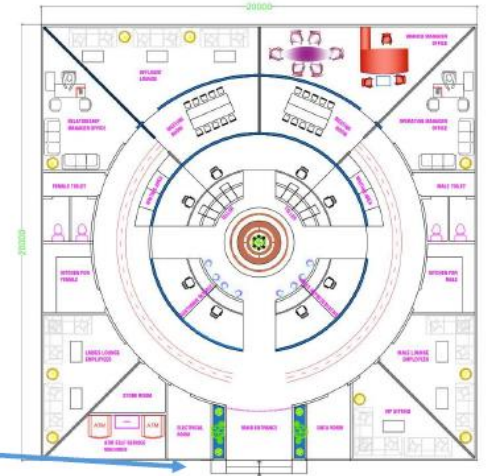

CI FUTURISTIC CONCEPT DESIGNS

COFFEE BAR DESIGNS IDEAS

CI FUTURISTIC CONCEPT DESIGNS

VIP LOUNGE DESIGNS IDEAS

CI FUTURISTIC CONCEPT DESIGNS

MEETING ROOM DESIGNS IDEAS

floor finishing materials

CI

CI FUTURISTIC CONCEPT DESIGNS

TELLER & SALES OFFICES DESIGNS IDEAS

CI FUTURISTIC CONCEPT DESIGNS

ELEVATION DESIGN IDEAS

CI FUTURISTIC CONCEPT DESIGNS

CI FUTURISTIC CONCEPT DESIGNS

CI FUTURISTIC CONCEPT DESIGNS