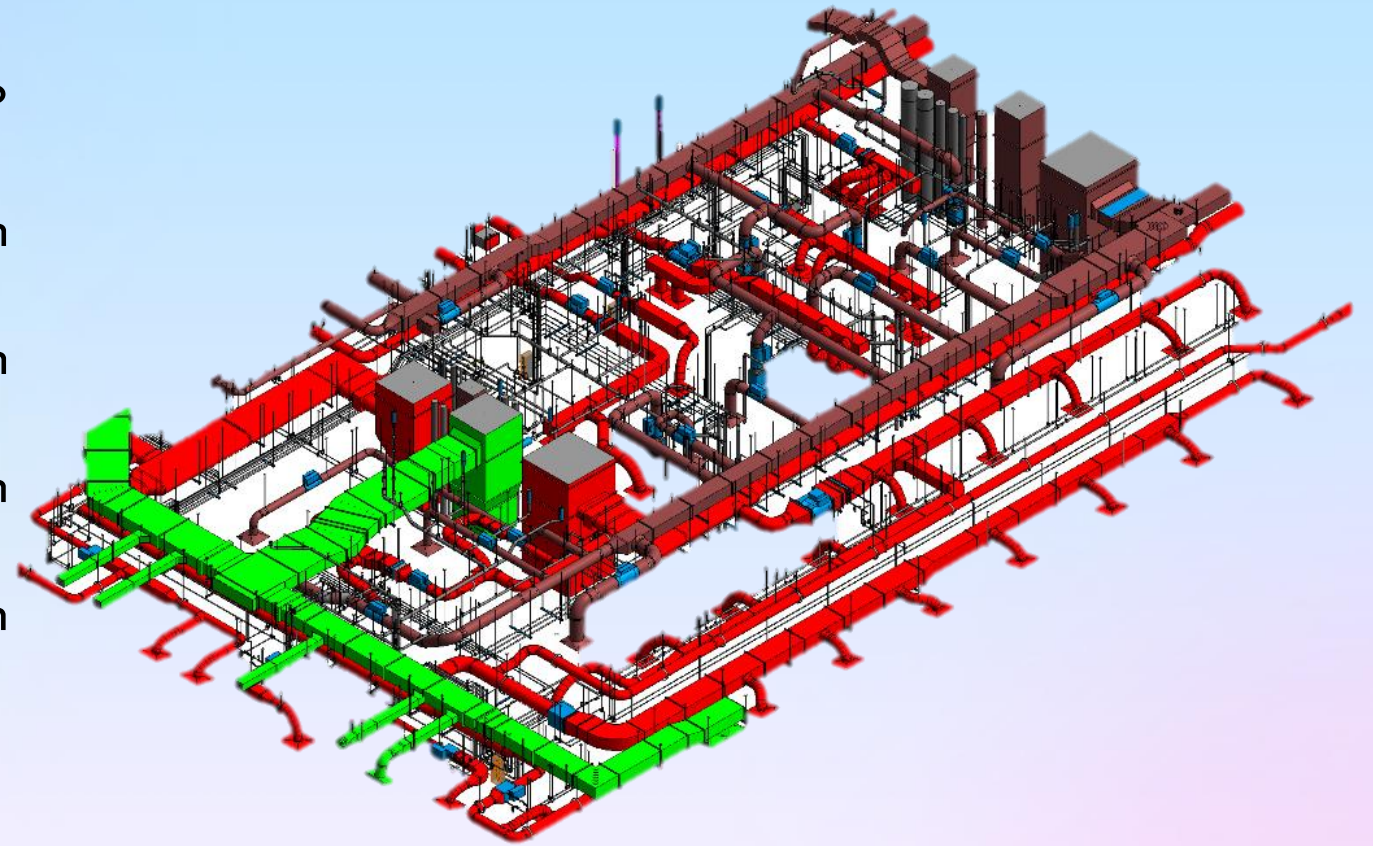

OUTSTANDING MEP KNOWLEDGE

CI

- ❖ CI takes exceptional care with experts in MEP design & execution which are very essential in any project's management. We insist on providing plans, accurate documentation in order to achieve the resulting facilities with excellent technical performance