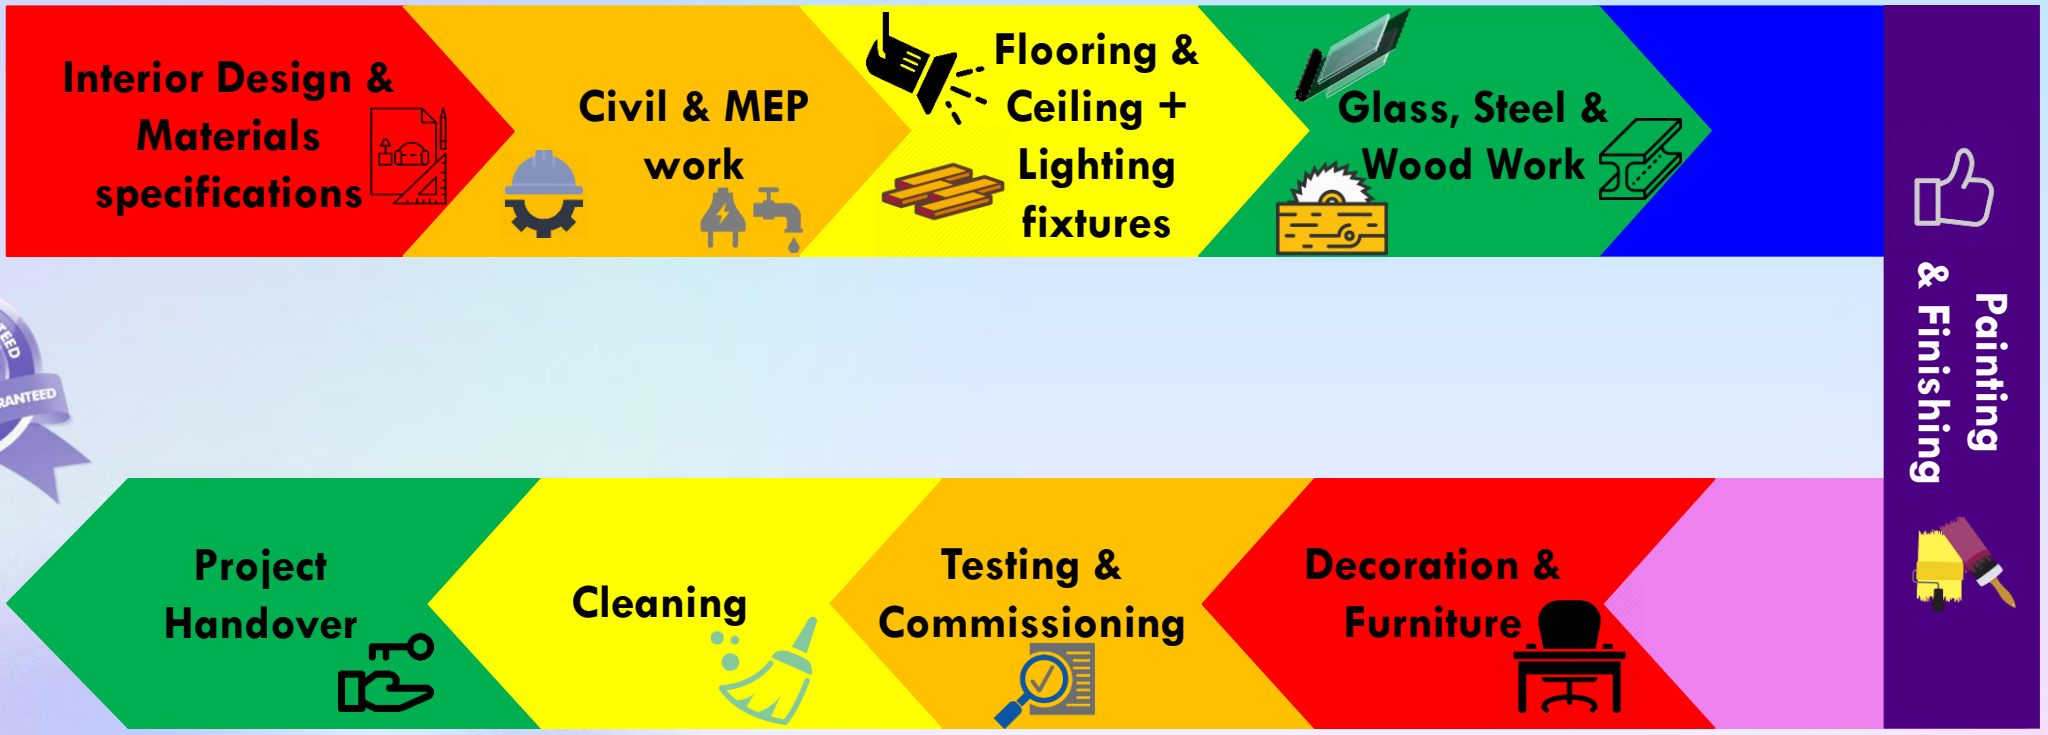

CI ASSURANCE OF DELIVERABLES BY MONITORING AN EXCELLENT WORK METHODOLOGY